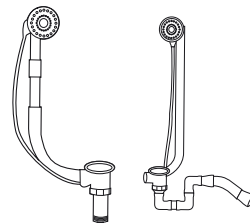

Bathtub			White	Bathtub overflow & drain			White
1700 x 700	Bathtub with anti-slip base	RW212911001			Bathtub overflow & drain	RF506403610	
1500 x 700	Bathtub	RW212913001			Bathtub overflow & drain with siphon	RF506403010